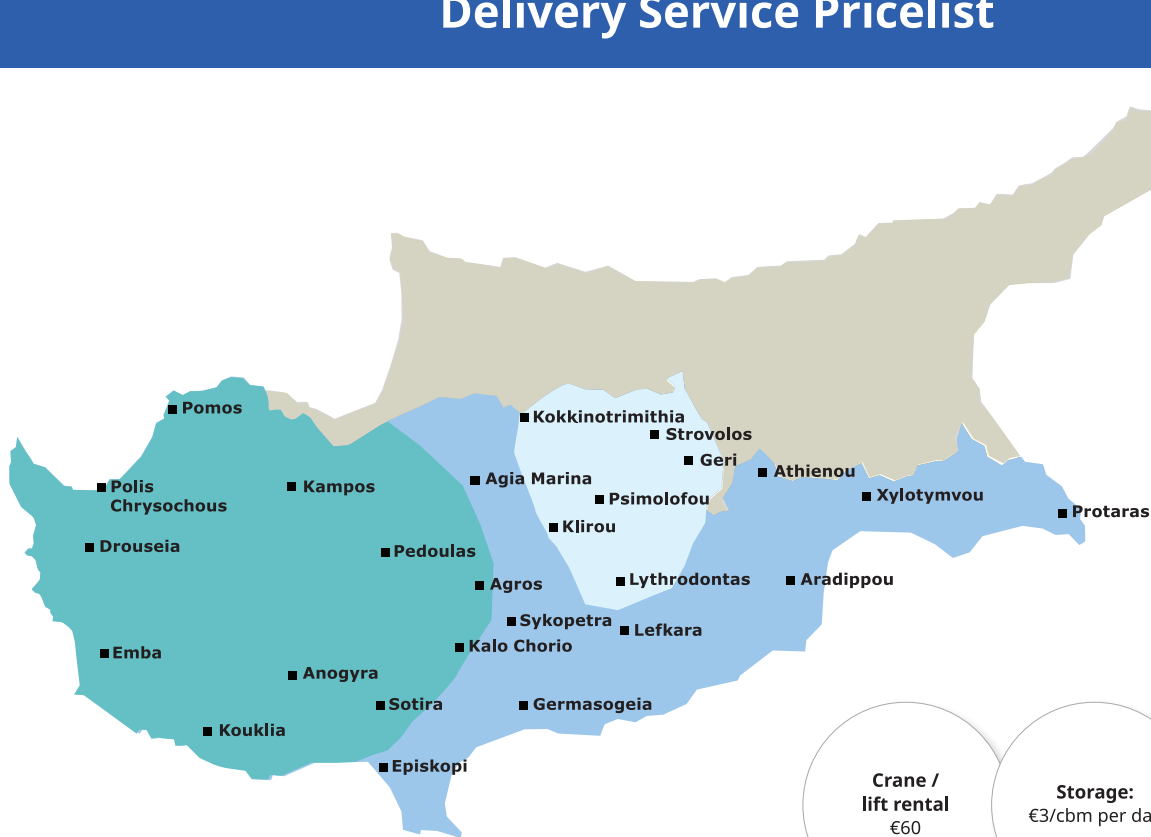

Because sometimes your ideas are bigger than your car.

Delivery Service Pricelist

*Bubble wrap
€1 per meter

Packaging
cartons
60x40x40cm
€4 each

Packaging
cartons
55x45x35cm
€3 each

Product
packaging
€10 per piece

	Zone 1	Zone 2	Zone 3
Delivery within	2 working days	3 working days	5 working days
0-10 kg	€ 3	€ 5	€ 6
10,01-20 kg	€ 4	€ 6	€ 8
20,01-35 kg	€ 8	€ 10	€ 11
35,01-65 kg	€ 19	€ 29	€ 35
65,01-100 kg	€ 29	€ 49	€ 59
100,01-200 kg	€ 49	€ 65	€ 79
200,01-400 kg	€ 65	€ 79	€ 89
>400,01 kg	€ 65 + € 0.20/kg	€ 79 + € 0.25/kg	€ 89 + € 0.30/kg
Kitchen Delivery	€ 65	€ 79	€ 99